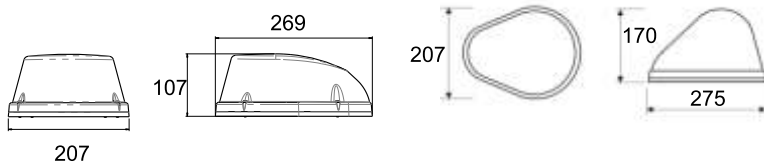

Dimensioni Dimensions (mm)

Imballo Packaging

Pz Pcs: 1 / 4

Contattaci Contact us

Accessori Accessories

Ricambi Spare Parts